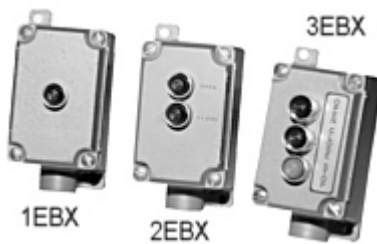

E-1010-EX Push Button Activators for
Explosion Proof Environment
Explosion Proof NEMA 7 & 9,
One, Two or Three Button Control
H 6-1/8", W 3", D 4-3/8"

Erich Industries, Inc.
DoorSensors.com Division
550 N. Nine Mound Road
Verona, WI 53593 US
800-882-5839
sales@erichindustries.com

DISCLAIMER:
MMTC EXPLOSION PROOF PUSH
BUTTONS ARE NOT RATED FOR
DIVISION OR CLASS