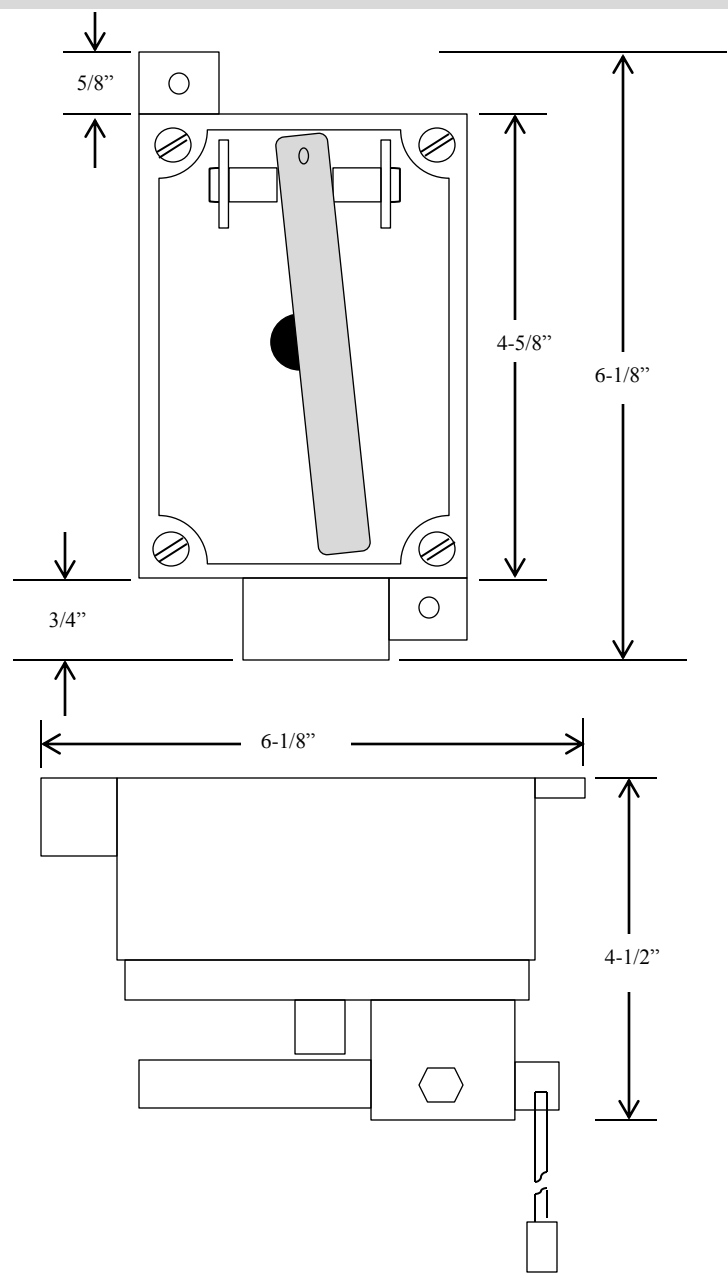

E-6010-EX

CEILING PULL SWITCH

- NEMA 7 & 9
- EXPLOSION PROOF ENCLOSURE
- DOUBLE POLE – SINGLE THROW (DPST)

DISCLAIMER: OUR EXPLOSION PROOF CONTROLS ARE NOT RATED FOR DIVISION OR CLASS

DIMENSIONS

WIRING

Erich Industries, Inc.
DoorSensors.com
1-800-882-5839
sales@ErichIndustries.com