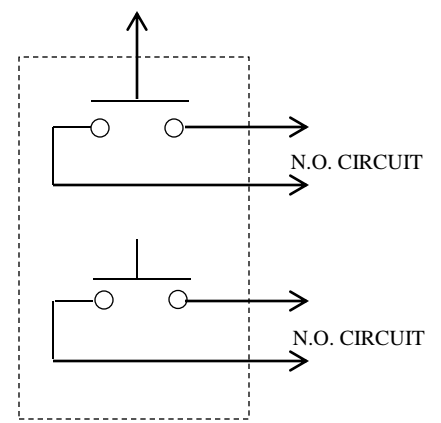

E-6010-EX

CEILING PULL SWITCH

- NEMA 7 & 9
- EXPLOSION PROOF ENCLOSURE
- DOUBLE POLE – SINGLE THROW (DPST)

DISCLAIMER: OUR EXPLOSION PROOF CONTROLS ARE NOT RATED FOR DIVISION OR CLASS

DIMENSIONS

WIRING

Erich Industries, Inc.
DoorSensors.com
1-800-882-5839
sales@ErichIndustries.com