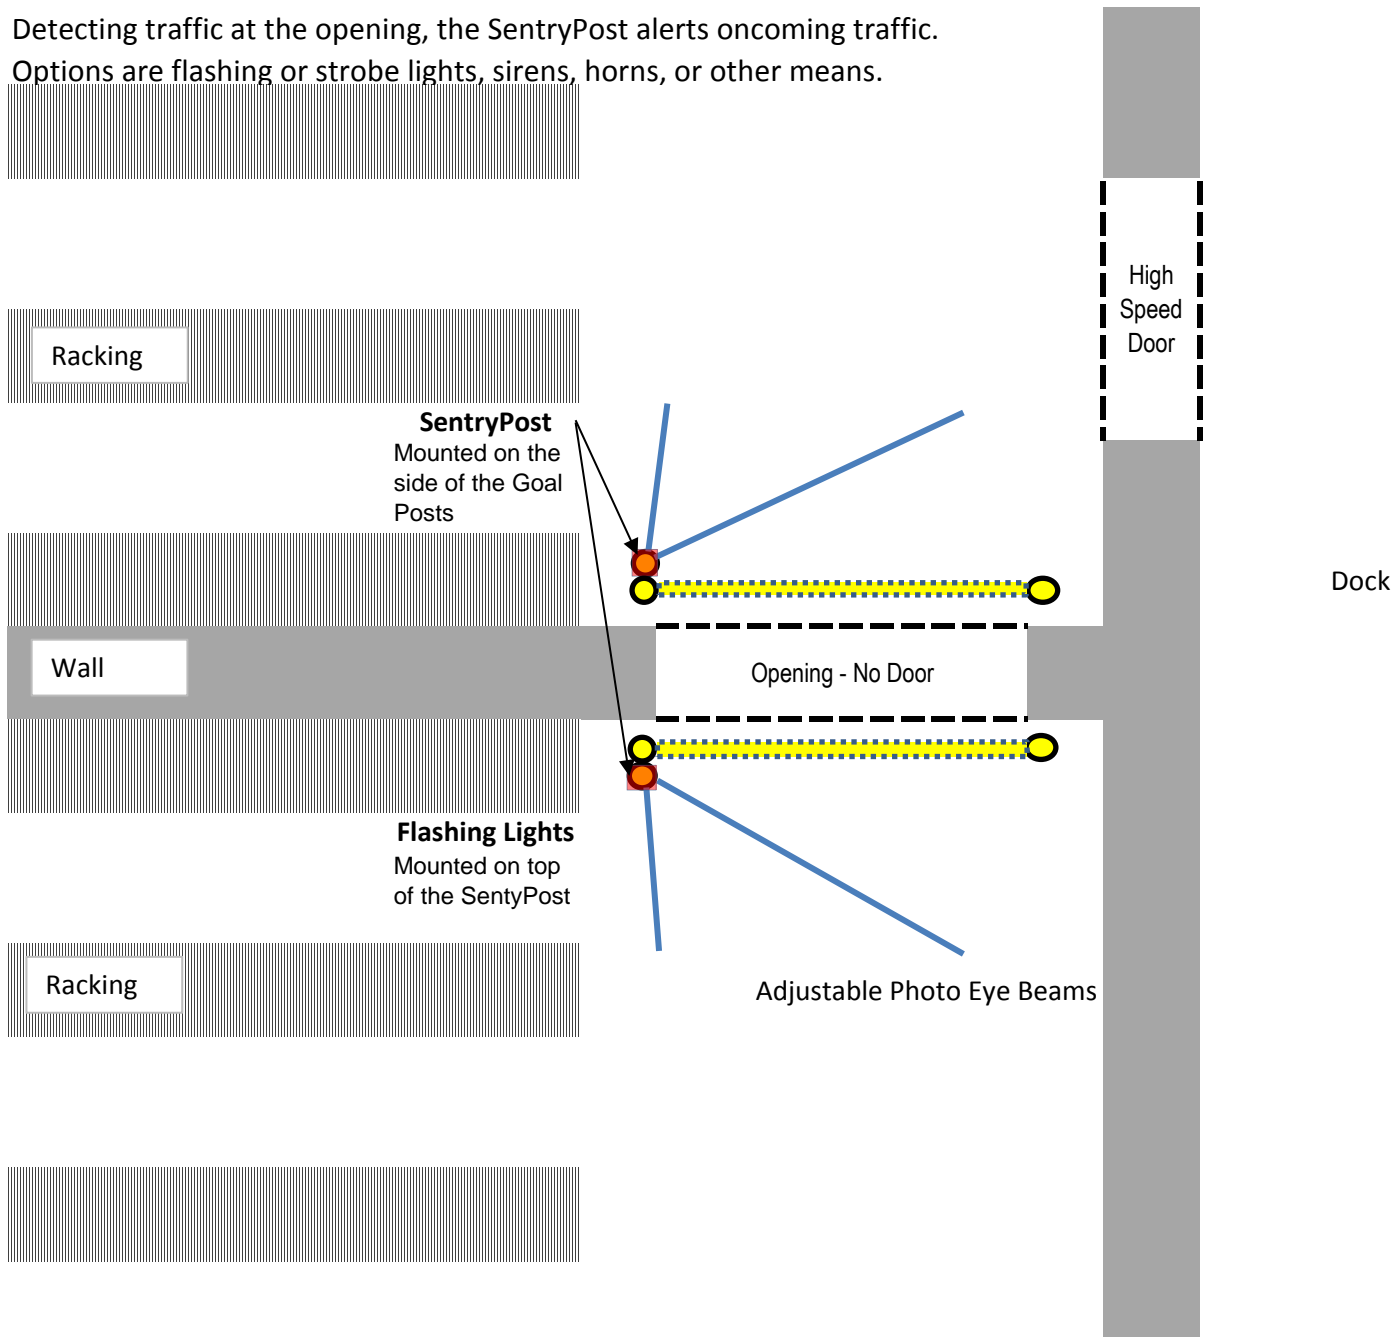

Here is an example of how the SentryPost adds safety to aisle ways within a warehouse.

Detecting traffic at the opening, the SentryPost alerts oncoming traffic.  
Options are flashing or strobe lights, sirens, horns, or other means.

Once any of the 4 beams detect vehicles, or pedestrians, both flashing lights will be active until detection ceases.