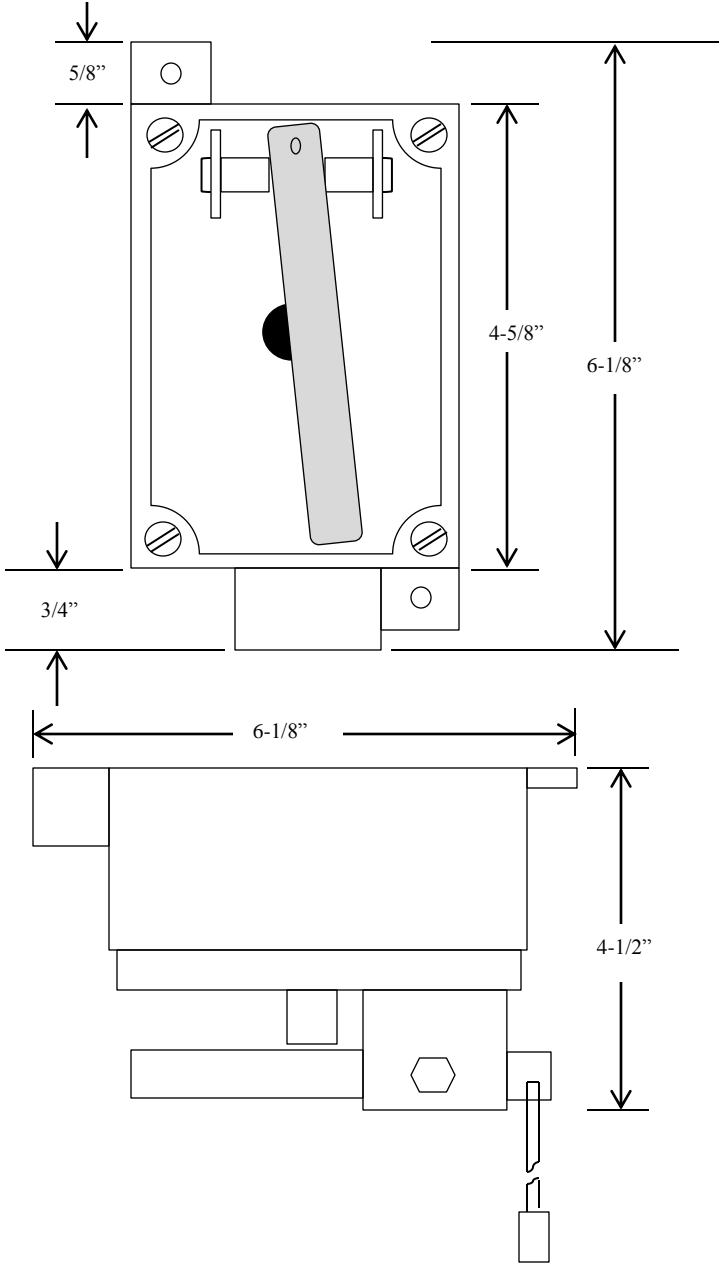

E-6010-EX

CEILING PULL SWITCH

- NEMA 7 & 9
- EXPLOSION PROOF ENCLOSURE
- DOUBLE POLE – SINGLE THROW (DPST)

DISCLAIMER: MMTc EXPLOSION PROOF CONTROLS ARE NOT RATED FOR DIVISION OR CLASS

DIMENSIONS

WIRING